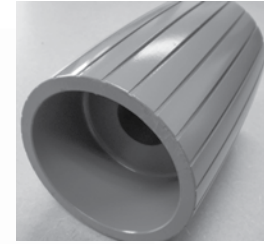

MASTERDRIVE

POWER TRANSMISSION PRODUCTS

**MasterDrive® Inc.'s
Canada Warehouse**

MasterDrive® Inc. is pleased to stock our products at our warehouse facility located in Edmonton, Canada.

**MTO Sales
4603-91 Avenue
Edmonton, AB, Canada T6B 2M7
780-453-6031**

**The Inventory is in
Edmonton, AB, Canada**

Our warehouses are stocked with a (state of the art) computer ordering system, to guarantee that we always have what you need.